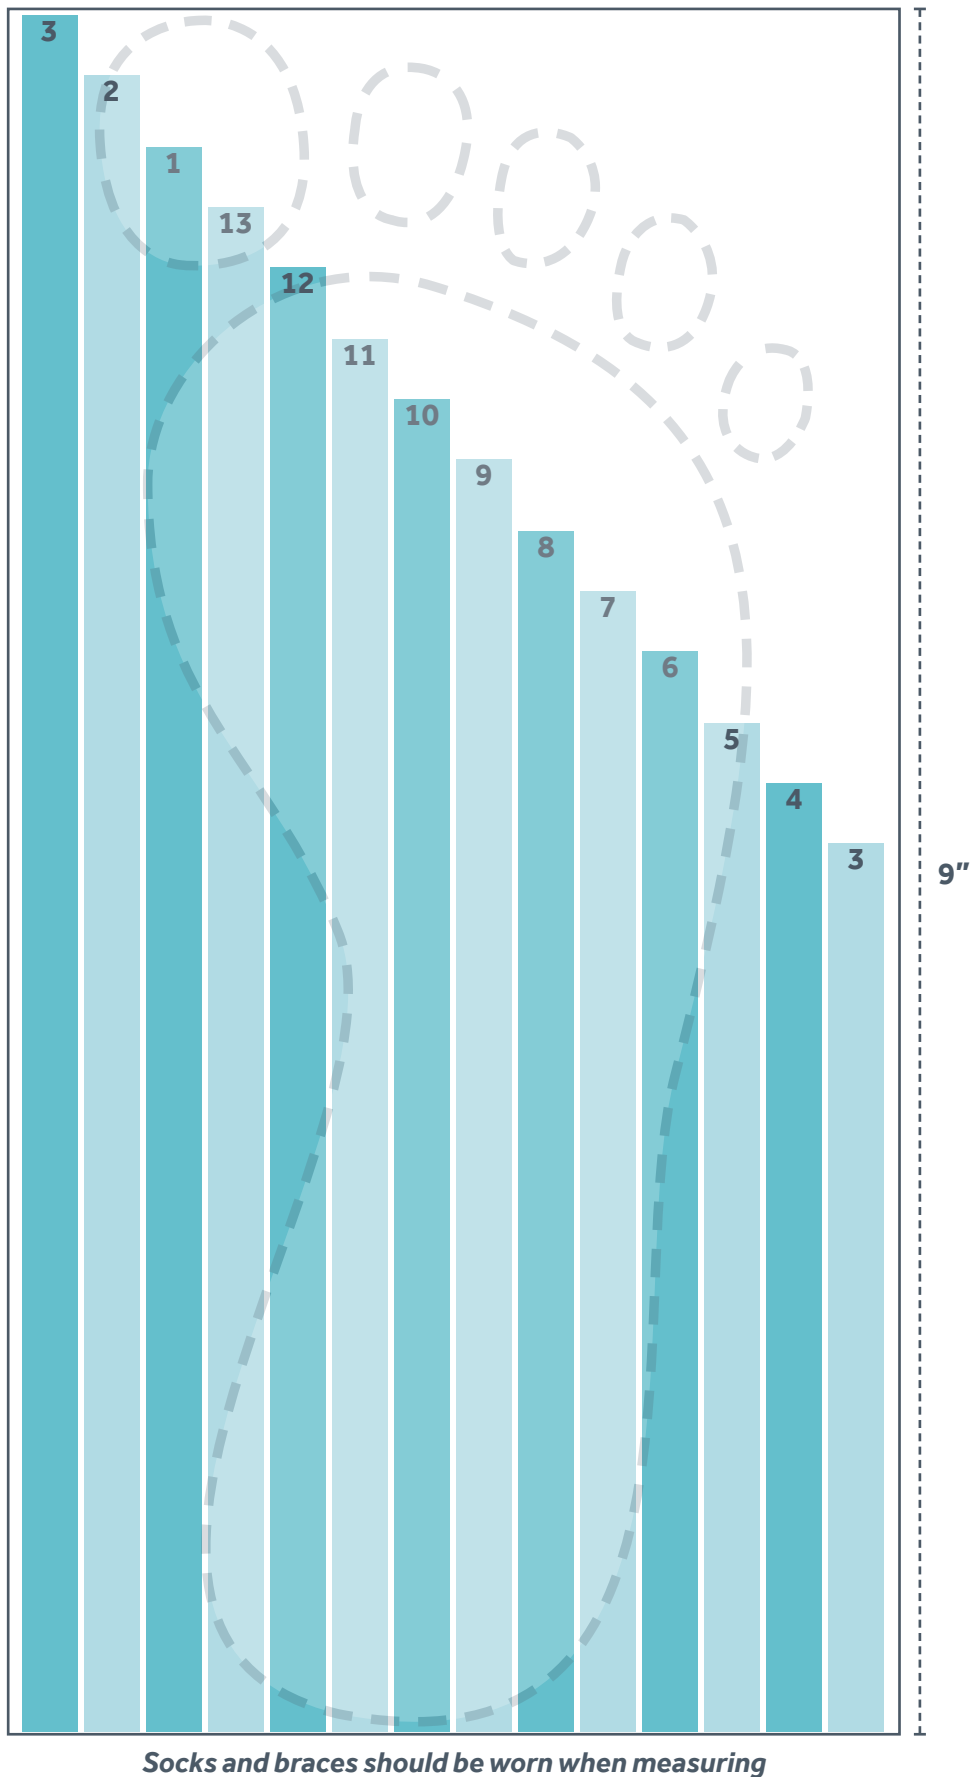

▶ footwear measuring guide

kids feet grow fast,
measure every time you order!

▶ accuracy check

Before using this sizing chart, be sure it has printed to scale by measuring the box with a ruler. The height of the box should be 9". If the measurement is not correct, please check your print settings and make sure the page scaling option is set to 'none'. If problems persist, please feel free to give our customer service representatives a call for assistance.

▶ instructions

For an accurate fit, please follow these guidelines carefully:

- Socks and braces should be worn when measuring.
- Place this sizing chart on a hard flooring surface, and have your child place their heel at the bottom of the chart, where indicated.
- Remember to always measure both feet and order the shoe that fits the larger of the two.

place heel here ▶

Sizing Chart

To ensure an accurate fit, please reference this sizing chart and the measuring guide before ordering your pair of Surestep shoes.

SIZE	FOOT LENGTH		#6 MEASUREMENT	
	Inches	Centimeters	Inches	Centimeters
3	4 ⁵ / ₈ "	11	2 ³ / ₄ " - 3"	7-8
4	4 ⁷ / ₈ "	12	2 ⁷ / ₈ " - 3 ¹ / ₄ "	7.5-8.5
5	5 ¹ / ₄ "	13	3 ¹ / ₈ " - 3 ¹ / ₂ "	8-9
6	5 ⁵ / ₈ "	14	3 ³ / ₈ " - 3 ³ / ₄ "	8.5-9.5
7	5 ¹⁵ / ₁₆ "	15	3 ⁵ / ₈ " - 4"	9.5-10.5
8	6 ¹ / ₄ "	16	3 ⁷ / ₈ " - 4 ¹ / ₄ "	10-11
9	6 ⁵ / ₈ "	17	4 ¹ / ₈ " - 4 ¹ / ₂ "	10.5-11.5
10	6 ¹⁵ / ₁₆ "	17.5	4 ³ / ₈ " - 4 ³ / ₄ "	11.5-12.5
11	7 ¹ / ₄ "	18	4 ⁵ / ₈ " - 5"	12-13
12	7 ⁵ / ₈ "	19	4 ⁷ / ₈ " - 5 ¹ / ₄ "	12.5-13.5
13	7 ¹⁵ / ₁₆ "	20	5 ¹ / ₈ " - 5 ¹ / ₂ "	13-14
1	8 ¹ / ₄ "	21	5 ³ / ₈ " - 5 ³ / ₄ "	13.5-14.5
2	8 ⁵ / ₈ "	22	5 ⁵ / ₈ " - 6"	14.5-15.5
3	8 ¹⁵ / ₁₆ "	23	5 ⁷ / ₈ " - 6 ¹ / ₄ "	15-16